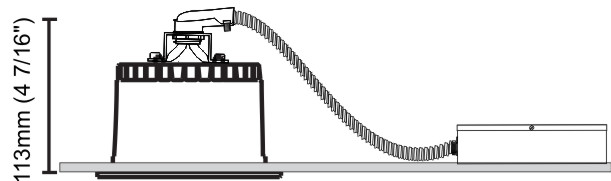

Ø100mm (3 15/16")